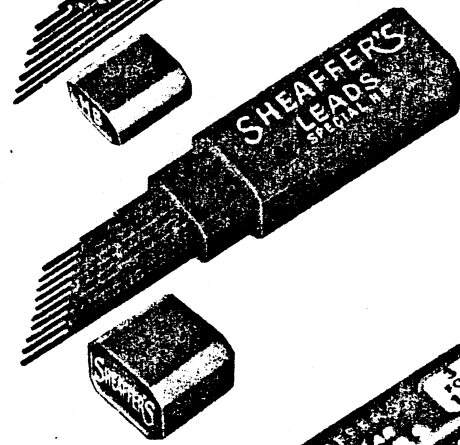

FINELINE DOUBLE LENGTH LEADS

These leads come in grades B, HB, F, H, 2H, 3H, and 4H. Also in red, blue, and indelible. Regular package, 15c; Economy package, 25c.

SHEAFFER'S 8-POINTED LEADS

1¾" long—.046" diameter.

These leads come in the following grades: 3B, 2B, B, Special HB, F, H, 2H, 3H, and 4H (Round .046" leads also available in red, blue, indelible and green.) Regular package, 15c; Economy package, 25c.

WRITE FOR INFORMATION ON SPECIAL INDUSTRIAL PACKAGES. ALSO WRITE FOR QUANTITY PRICE LIST No. C65R.

ECONOMY
PACKAGE
25c

REGULAR
PACKAGE
15c

8-POINTED
.046" DIAMETER
LEADS —
ECONOMY
PACKAGE, 25c
REGULAR
PACKAGE, 15c

ERASERS
FOR ALL
SHEAFFER
PENCILS

THE RESPONSIBILITY OF LEADERSHIP

It is frequently said, "It is easier to attain leadership than to maintain it."

The W. A. Sheaffer Pen Company keenly feels the responsibility of the leadership it has achieved and successfully maintained for many years.

There must be no relaxing of dealer protection. Constantly, there must be more sound, inherent value built into each piece of Sheaffer merchandise — otherwise, there would be no real progress. Always, prices must be right to trade and public alike.